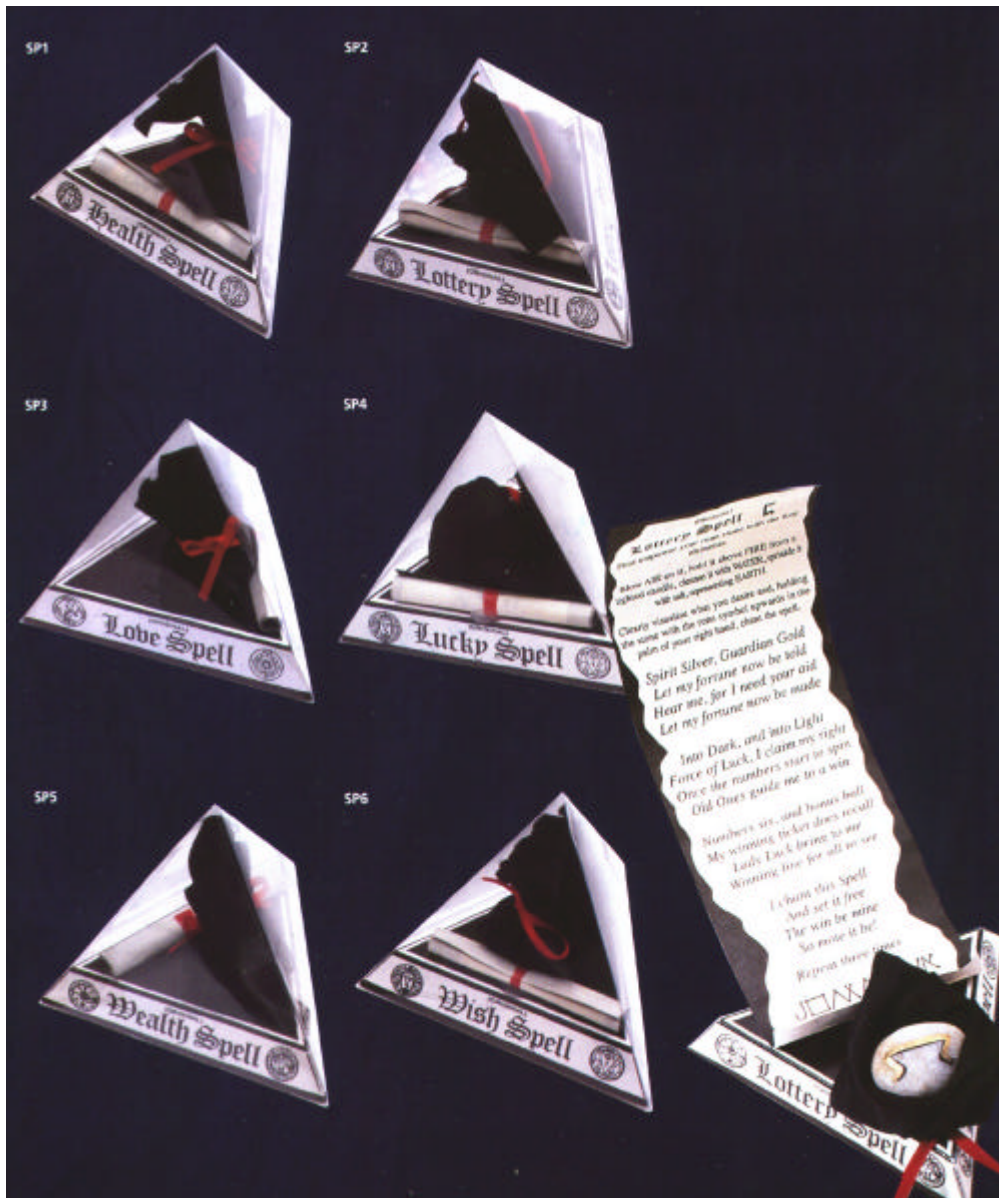

New Guardian Light Ltd.

Spell Kits

Authentic Magic Kits, with rune stone, working spell and instructions, appeal to fun-loving and serious customers wishing to try their hand at magic.

Spell Kit Pyramid Actual Size 106mm x 91mm
(4¼ in by 3¾ in)

SP1 Health Spell
SP3 Love Spell
SP5 Wealth Spell

SP2 Lottery Spell
SP4 Lucky Spell
SP6 Wish Spell